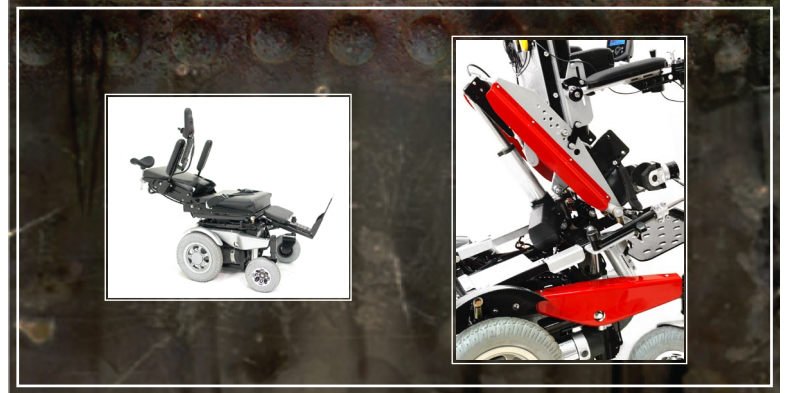

RANGER WHEELCHAIRS EXPRESS S T A N D E R

Now, the clinical benefits of standing (circulation, digestion, bone density, muscle tone, respiratory health...) are available alongside uncompromised mobility. The most advanced and compact power stand-up system in the industry is also one of the most powerful and versatile power bases.

Our made-to-order Precision Seat provides precise fitting as well as growth & adjustment potential

Each frame is based on a modular design that starts from the user & works outwards

Custom Programmable Switches ensure user safety & system integrity